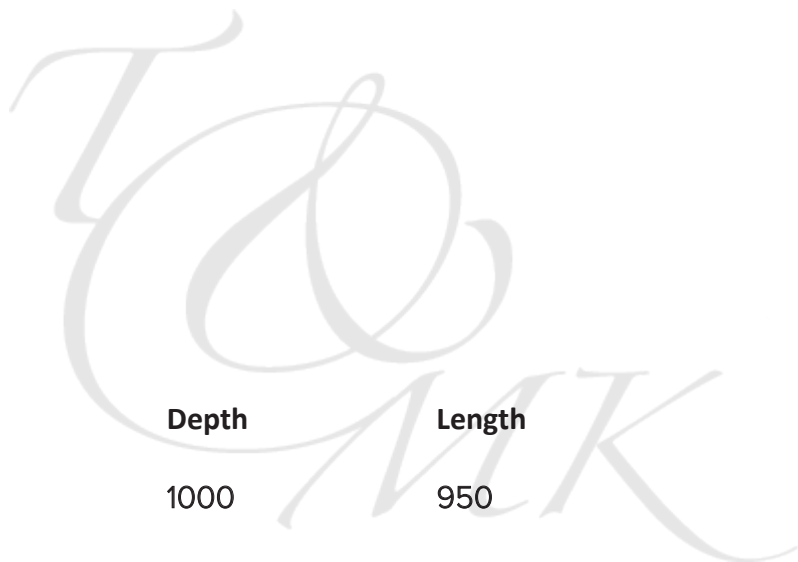

## TECHNICAL SPECIFICATIONS

	<b>Height</b>	<b>Depth</b>	<b>Length</b>
Chair	900	1000	950
2 Seater	900	1000	1550
2 1/2 Seater	900	1000	1750
3 Seater	900	1000	2200

	<b>Details</b>	<b>Guarantee</b>
Frame	Solid Timber	Lifetime
Suspension	Zig Zag Springs	10 Years
Seat cushion	High Density Foam	Lifetime
Back cushion	Soft Fill	1 Year