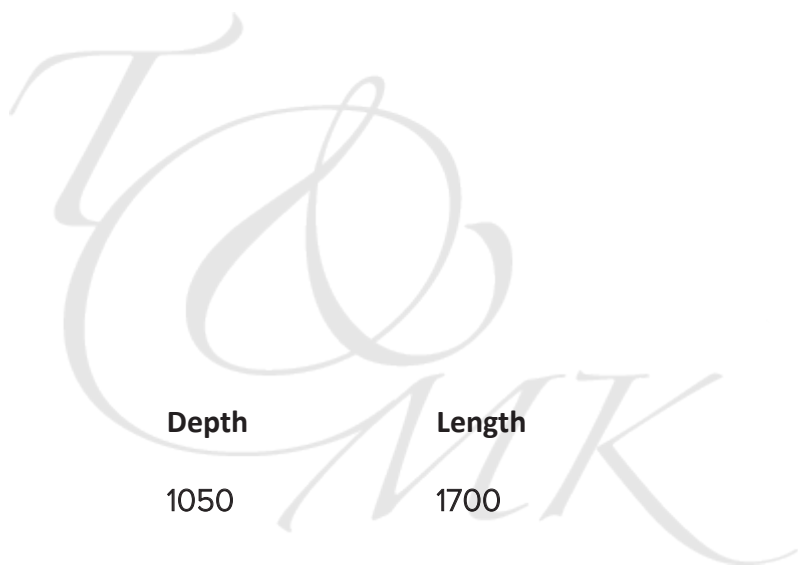

OPUS

TECHNICAL SPECIFICATIONS

	Height	Depth	Length
2 Seater	800	1050	1700
2 1/2 Seater	800	1050	2000
3 Seater	800	1050	2500
Chaise	800	1050	950
Modular	800	1050/1900	3750
Curved	Available on request		

	Details	Guarantee
Frame	Solid Timber/Ply	10 Years
Suspension	Premium Webbing System	10 Years
Seat cushion	High Density Foam	Lifetime
Back cushion	Soft Fill	1 Year